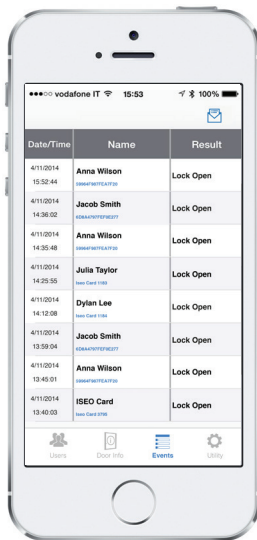

The list of users can be transferred from door to door.

## FREE SOFTWARE UPGRADE

Free software updates for all the access control devices of the Smart series make sure you get the best performance from your door.

When an update is available for your access control device, your smartphone notifies you.

The new software will be automatically installed on the product from your phone.

Thus you can always enjoy new features of the system, protecting your investment in ISEO Zero1 products.

The product range compatible with Argo App (electronic cylinders and trim sets, electromechanical locks, credential readers, etc.) will be growing, stay tuned on [iseozer01.com](http://iseozer01.com).

## RETRIEVE EVENTS LOGS

Administrators can read out the last 1000 events of each door and send the report via e-mail.