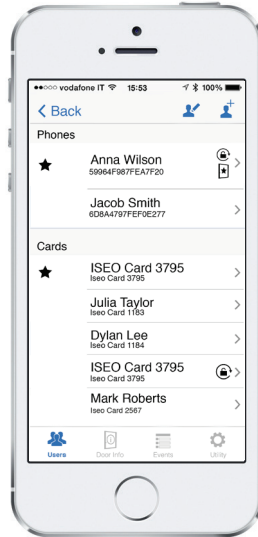

### OPEN WITH iPhone

Thanks to the Bluetooth Smart technology, even iPhone users can now open any door equipped with an access control device of the Smart series, without any additional hardware plug in for iPhone. The free Argo App enables any Bluetooth Smart Ready phone (iOS, Android, Windows Phone) to unlock the door.

### OPEN FROM REMOTE

The Bluetooth Smart technology allows remote unlocking of the door up to a distance of 10 meters. Use your phone as a remote control to unlock your door.

## MANAGE THE USERS LIST

Administrators can intuitively manage the users' rights to access the doors, just with Argo App, without any additional software or internet connection. Up to 300 users can be added, deleted and edited for extra functionalities.

The list of users can be transferred from door to door.