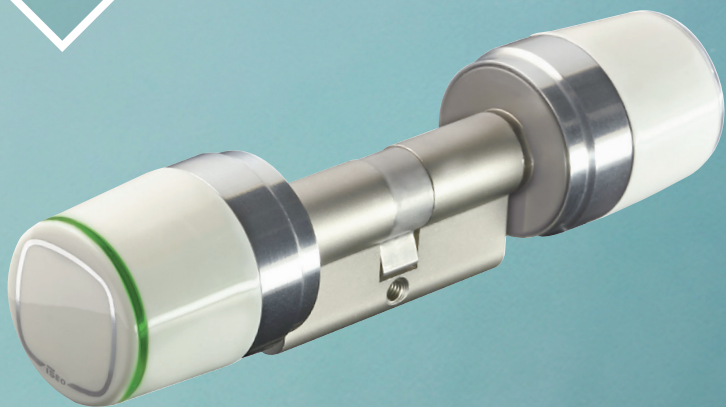

ARGO App

THE NEW WAY
TO MANAGE
YOUR DOOR

ISEO Zero1
iseo.com