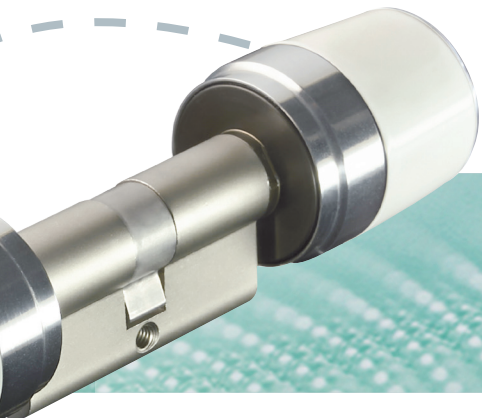

MANAGE THE USERS LIST

Administrators can intuitively manage the users' rights to access the doors, just with Argo App, without any additional software or internet connection. Up to 300 users can be added, deleted and edited for extra functionalities.

The list of users can be transferred from door to door.

FREE SOFTWARE UPGRADE

Free software updates for all the access control devices of the Smart series make sure you get the best performance from your door.

When an update is available for your access control device, your smartphone notifies you.

The new software will be automatically installed on the product from your phone.

Thus you can always enjoy new features of the system, protecting your investment in ISEO Zero1 products.

The product range compatible with Argo App (electronic cylinders and trim sets, electromechanical locks, credential readers, etc.) will be growing, stay tuned on iseozer01.com.

RETRIEVE EVENTS LOGS

Administrators can read out the last 1000 events of each door and send the report via e-mail.

OPEN WITH TAGS, CARDS AND SMARTPHONE

With the electronic access control systems of the Smart series, you can use as door keys ISEO cards, MIFARE cards and tags, and any NFC and Bluetooth Smart ready smartphone.

ISEO Zero1