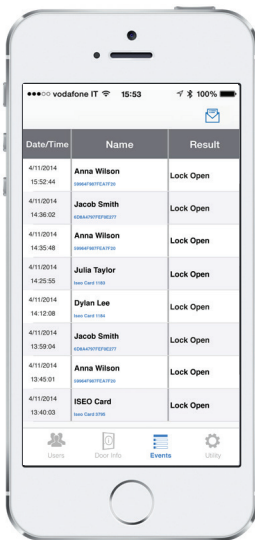

OPEN FROM REMOTE

The Bluetooth Smart technology allows remote unlocking of the door up to a distance of 10 meters. Use your phone as a remote control to unlock your door.

MANAGE THE USERS LIST

Administrators can intuitively manage the users' rights to access the doors, just with Argo App, without any additional software or internet connection. Up to 300 users can be added, deleted and edited for extra functionalities. The list of users can be transferred from door to door.

FREE SOFTWARE UPGRADE

Free software updates for all the access control devices of the Smart series make sure you get the best performance from your door.

When an update is available for your access control device, your smartphone notifies you.

The new software will be automatically installed on the product from your phone.

Thus you can always enjoy new features of the system, protecting your investment in ISEO Zero1 products.

The product range compatible with Argo App (electronic cylinders and trim sets, electromechanical locks, credential readers, etc.) will be growing, stay tuned on iseozer01.com.

RETRIEVE EVENTS LOGS

Administrators can read out the last 1000 events of each door and send the report via e-mail.

OPEN WITH TAGS, CARDS AND SMARTPHONE

With the electronic access control systems of the Smart series, you can use as door keys ISEO cards, MIFARE cards and tags, and any NFC and Bluetooth Smart ready smartphone.