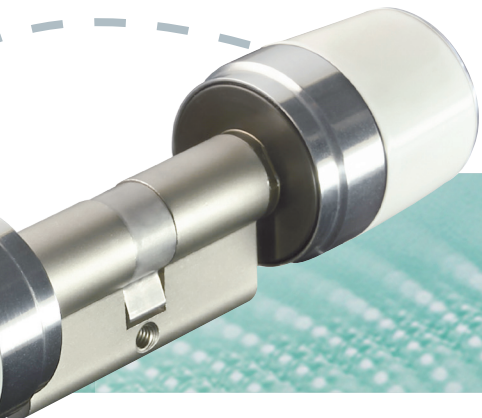

The new software will be automatically installed on the product from your phone.

Thus you can always enjoy new features of the system, protecting your investment in ISEO Zero1 products.

The product range compatible with Argo App (electronic cylinders and trim sets, electromechanical locks, credential readers, etc.) will be growing, stay tuned on iseozer01.com.

RETRIEVE EVENTS LOGS

Administrators can read out the last 1000 events of each door and send the report via e-mail.

OPEN WITH TAGS, CARDS AND SMARTPHONE

With the electronic access control systems of the Smart series, you can use as door keys ISEO cards, MIFARE cards and tags, and any NFC and Bluetooth Smart ready smartphone.