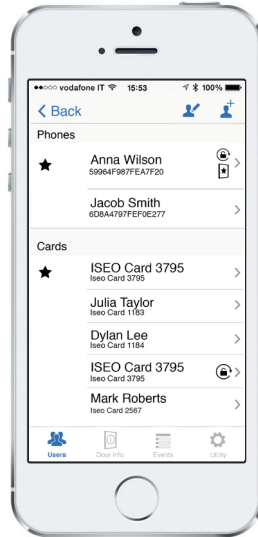

ARGO App

THE NEW WAY
TO MANAGE
YOUR DOOR

ISEO Zero1
iseo.com

ARGO App THE LATEST EVOLUTION OF ACCESS CONTROL

ISEO Zero1 access control devices, Smart series, are conceived to work with Argo, the new application suitable for any smartphone, even iPhone.

OPEN WITH iPhone

Thanks to the Bluetooth Smart technology, even iPhone users can now open any door equipped with an access control device of the Smart series, without any additional hardware plug in for iPhone. The free Argo App enables any Bluetooth Smart Ready phone (iOS, Android, Windows Phone) to unlock the door.

OPEN FROM REMOTE

The Bluetooth Smart technology allows remote unlocking of the door up to a distance of 10 meters. Use your phone as a remote control to unlock your door.

MANAGE THE USERS LIST

Administrators can intuitively manage the users' rights to access the doors, just with Argo App, without any additional software or internet connection. Up to 300 users can be added, deleted and edited for extra functionalities. The list of users can be transferred from door to door.