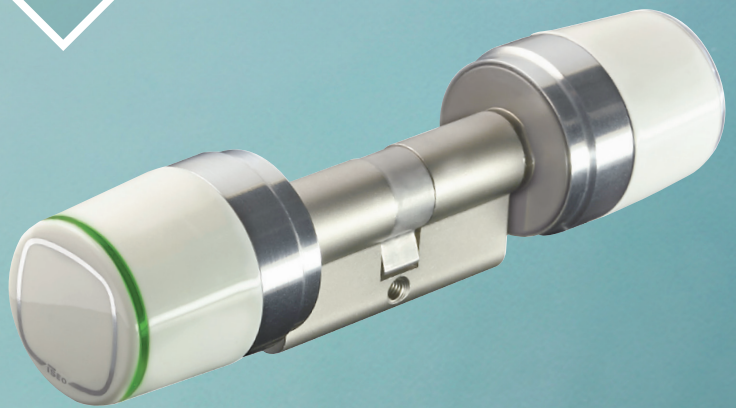

ARGO App

THE NEW WAY
TO MANAGE
YOUR DOOR

ISEO Zero1
iseo.com

ARGO App THE LATEST EVOLUTION OF ACCESS CONTROL

ISEO Zero1 access control devices, Smart series, are conceived to work with Argo, the new application suitable for any smartphone, even iPhone.

OPEN WITH iPhone

Thanks to the Bluetooth Smart technology, even iPhone users can now open any door equipped with an access control device of the Smart series, without any additional hardware plug in for iPhone. The free Argo App enables any Bluetooth Smart Ready phone (iOS, Android, Windows Phone) to unlock the door.

OPEN FROM REMOTE

The Bluetooth Smart technology allows remote unlocking of the door up to a distance of 10 meters. Use your phone as a remote control to unlock your door.

MANAGE THE USERS LIST

Administrators can intuitively manage the users' rights to access the doors, just with Argo App, without any additional software or internet connection. Up to 300 users can be added, deleted and edited for extra functionalities. The list of users can be transferred from door to door.

The new software will be automatically installed on the product from your phone.

Thus you can always enjoy new features of the system, protecting your investment in ISEO Zero1 products.

The product range compatible with Argo App (electronic cylinders and trim sets, electromechanical locks, credential readers, etc.) will be growing, stay tuned on iseozer01.com.