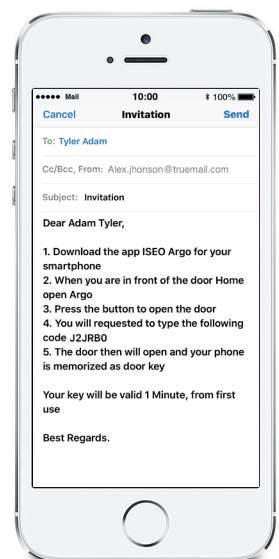

First an invitation code should be programmed in the door lock as one of the 300 users. Arriving in front of the door, the user will select the door, type the invitation code and open the door with the smartphone.

At the same time the phone will be self registering in the user list for the period specified in the invitation. The invitation code can be used only once. The invitation code which is already consumed cannot be reused.

ADD INVITATION

The administrator selects “add user” and add the invitation code in the users list at the door.

**FILL IN INVITATION
PARAMETERS**

The administrator programs the invitation parameters as any user. In addition to Validity range and time schedule it is possible to specify the validity in minutes or hours or days from the first use of the invitation.

SEND INVITATION

The administrator sends by email the invitation code to the user which is not registered yet in the door.

RECEIVE INVITATION

The user receives the invitation code on the phone.

SELECT DOOR