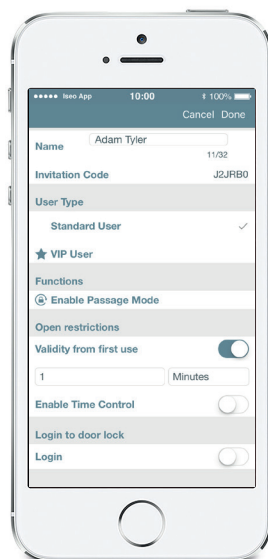

INVITATIONS

E N G L I S H

THE NEW WAY
TO MANAGE
YOUR DOOR

ISEO zero1
ELECTRONIC
SOLUTIONS

ISEO ARGO Invitations

Invitations allow phones self registration as users in the doorlock. With the invitation function you can allow users to add their smartphone using an invitation code you provide without having the need to be with their smartphone at the door.

First an invitation code should be programmed in the door lock as one of the 300 users. Arriving in front of the door, the user will select the door, type the invitation code and open the door with the smartphone.

At the same time the phone will be self registering in the user list for the period specified in the invitation. The invitation code can be used only once. The invitation code which is already consumed cannot be reused.

ADD INVITATION

The administrator selects “add user” and add the invitation code in the users list at the door.

**FILL IN INVITATION
PARAMETERS**

The administrator programs the invitation parameters as any user. In addition to Validity range and time schedule it is possible to specify the validity in minutes or hours or days from the first use of the invitation.