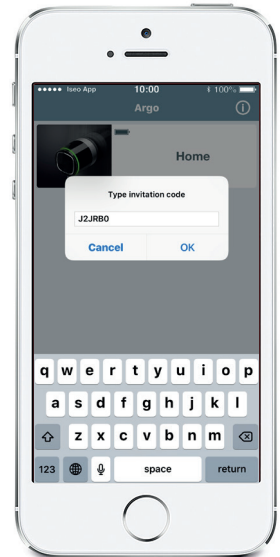

ADD INVITATION

The administrator selects “add user” and add the invitation code in the users list at the door.

**FILL IN INVITATION
PARAMETERS**

The administrator programs the invitation parameters as any user. In addition to Validity range and time schedule it is possible to specify the validity in minutes or hours or days from the first use of the invitation.

SEND INVITATION

The administrator sends by email the invitation code to the user which is not registered yet in the door.

RECEIVE INVITATION

The user receives the invitation code on the phone.

SELECT DOOR

The user opens the Argo App, presses the door opening button and the invitation code will be requested.

TYPE INVITATION CODE

Typing the valid invitation code (pre-registered) the door opens and registers the phone in the user list. The invitation code is consumed and cannot be reused.