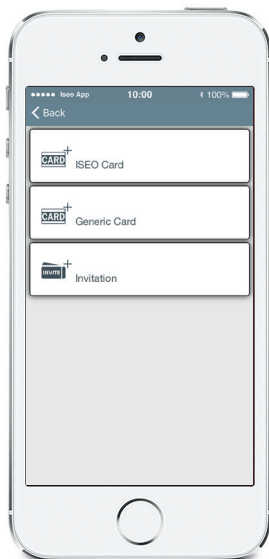

ISEO ARGO Invitations

Invitations allow phones self registration as users in the doorlock. With the invitation function you can allow users to add their smartphone using an invitation code you provide without having the need to be with their smartphone at the door.

First an invitation code should be programmed in the door lock as one of the 300 users. Arriving in front of the door, the user will select the door, type the invitation code and open the door with the smartphone.

At the same time the phone will be self registering in the user list for the period specified in the invitation. The invitation code can be used only once. The invitation code which is already consumed cannot be reused.

ADD INVITATION

The administrator selects “add user” and add the invitation code in the users list at the door.