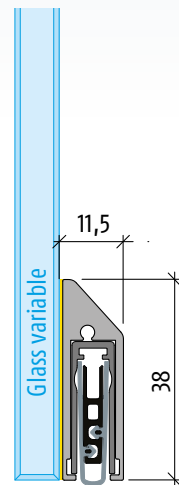

# Planet KG-S narrow

→ 11,5 x 38 mm | ↓ 16mm | ≤ 48 dB

## Main features

- Seal height up to ↓ 16 mm
- Acoustic insulation up to ≤ 48 dB in case of an optimal sealing
- Planet KG-S narrow laterally pasted with UV cement or double adhesive tape
- Unilateral and soundless release, silent seal
- Due to parallel drop-down no trailing on the floor
- Automatic compensation at inclined floors
- High-grade silicone lip, simple lift height adjustment
- Can be shortened up to the next shorter length on stock
- 7 years warranty

## Technical specifications

Profile material	aluminum, → 11,5x38 mm, silver anodised EV1 or stainless steel satin anodised
Seal profile	high-grade silicone or high-grade self-extinguishing silicone
Seal height	up to ↓ 16 mm
Sound absorption value	up to ≤ 48 dB at 7 mm space to the floor; up to ≤ 47 dB at 14 mm space to the floor
Lift height adjustment	on the release knob with an Allen key 3 mm
Lengths in stock	459, 584, 709, 834, 959, 1084, 1209, 1334, 1459 mm
Special lengths	on request up to 6000 mm, sliding doors up to 1600 mm
Release	unilaterally on hinge side
Can be shortened	up to the maximum of 125 mm
Fastening	to be pasted
Frame protector plate	stainless, hammer fixed, 20 x 20 mm
Test approvals	on request